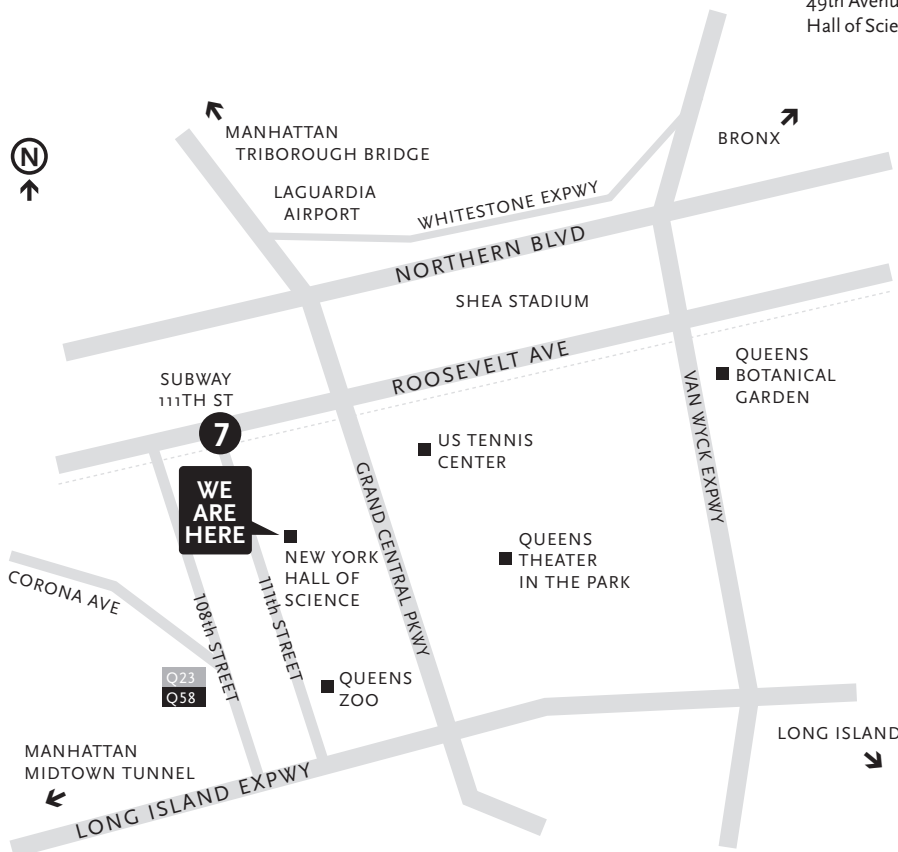

New York Hall of Science Directions

From Northern Long Island and Northeastern Queens

Long Island Expressway (LIE) westbound, or Grand Central Parkway westbound to LIE westbound. Exit the LIE at 108th Street. Right on 108th Street. Right on 52nd Avenue to 111th Street. Left on 111th Street. Right at 49th Avenue into the New York Hall of Science entrance drive.

From Brooklyn

Brooklyn-Queens Expressway to Long Island Expressway (LIE) eastbound. Stay in the right-hand lanes and exit at 108th Street. Left on 108th Street. Right on 52nd Avenue to 111th Street. Left on 111th Street. Right on 49th Avenue into the New York Hall of Science entrance drive.

From Triborough Bridge

Grand Central Parkway eastbound to Exit 10, bearing right to follow the Queens Midtown Tunnel signage. Right on Corona Avenue. Right on 111th Street. Right at 49th Avenue into the New York Hall of Science entrance drive.

By Bus

Q23 or Q58 to Corona Ave. and 108th St.

By Subway

7 to 111th St. Walk five blocks south.

New York Hall of Science

47-01 111th Street, Queens, NY 11368
718. 699. 0005 * nysci.org